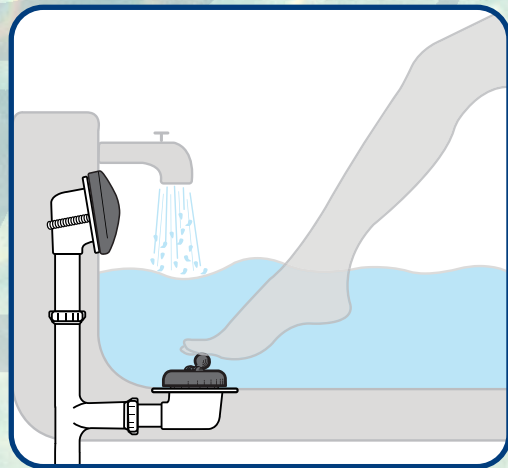

PPP MANUFACTURING COMPANY

Manufacturer/Wholesaler of Home Improvement Parts

FLIP-It Tub Plug

P-1500

Includes:

- The Popular, Patented Flip-It Tub Stopper. Simply “flip” with a Finger or Toe to Open or Close the tub Drain
- Flip- It Connecting Waste and Overflow PVC
- Packaged in Polybag with Header Card
- Chrome Stopper/ Faceplate Assembly
- Size: Height 16", Width 6" and Depth 2"